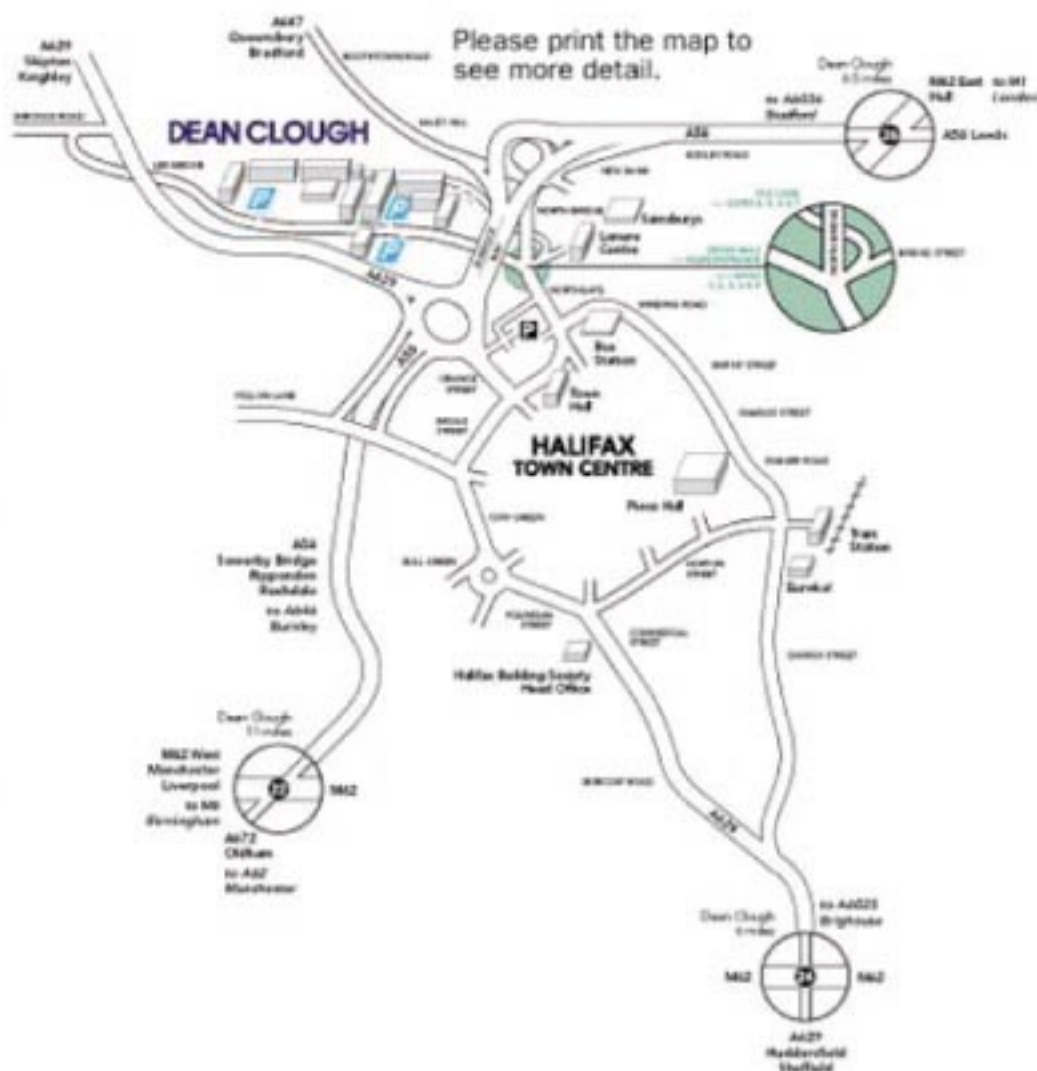

Airports

Halifax has easy access to both Manchester and Leeds/Bradford airports.

YES (YOUR EVENT SOLUTIONS) LIMITED

DEAN CLOUGH MILLS, HALIFAX HX3 5AX

T | 01422 343 344 F | 01422 343 440 E | info@yes-01.com

THE TOTAL EVENT COMPANY